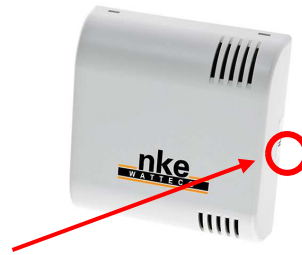

## NKE THR Indoor

μWiotys first compatible version 1.2.0  
μWiotys device reference 50-70-162

Put a 3s magnet on the inscription "ILS"

Address (hex)	Address (dec)	Size	description	Unit	Data Type
1	1	4	DevEUI		U64
6	6	2	last payload timestamp	second	U32
1002	4098	1	Temperature	Celsius	S16
1003	4099	1	Humidity	%	U16